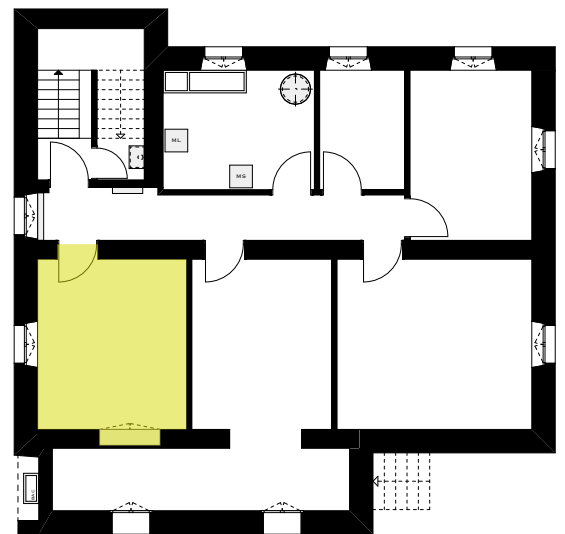

LOT 04
COMBLES

	SURFACE
NETTE	82 M2
CAVE	19 M2

CAVE
 ECH _ 1/200

LOT 04
COMBLES

SURFACE	
NETTE	82 M ²
CAVE	19 M ²

ECH _ 1/100

DATE _ 27 MARS 2023