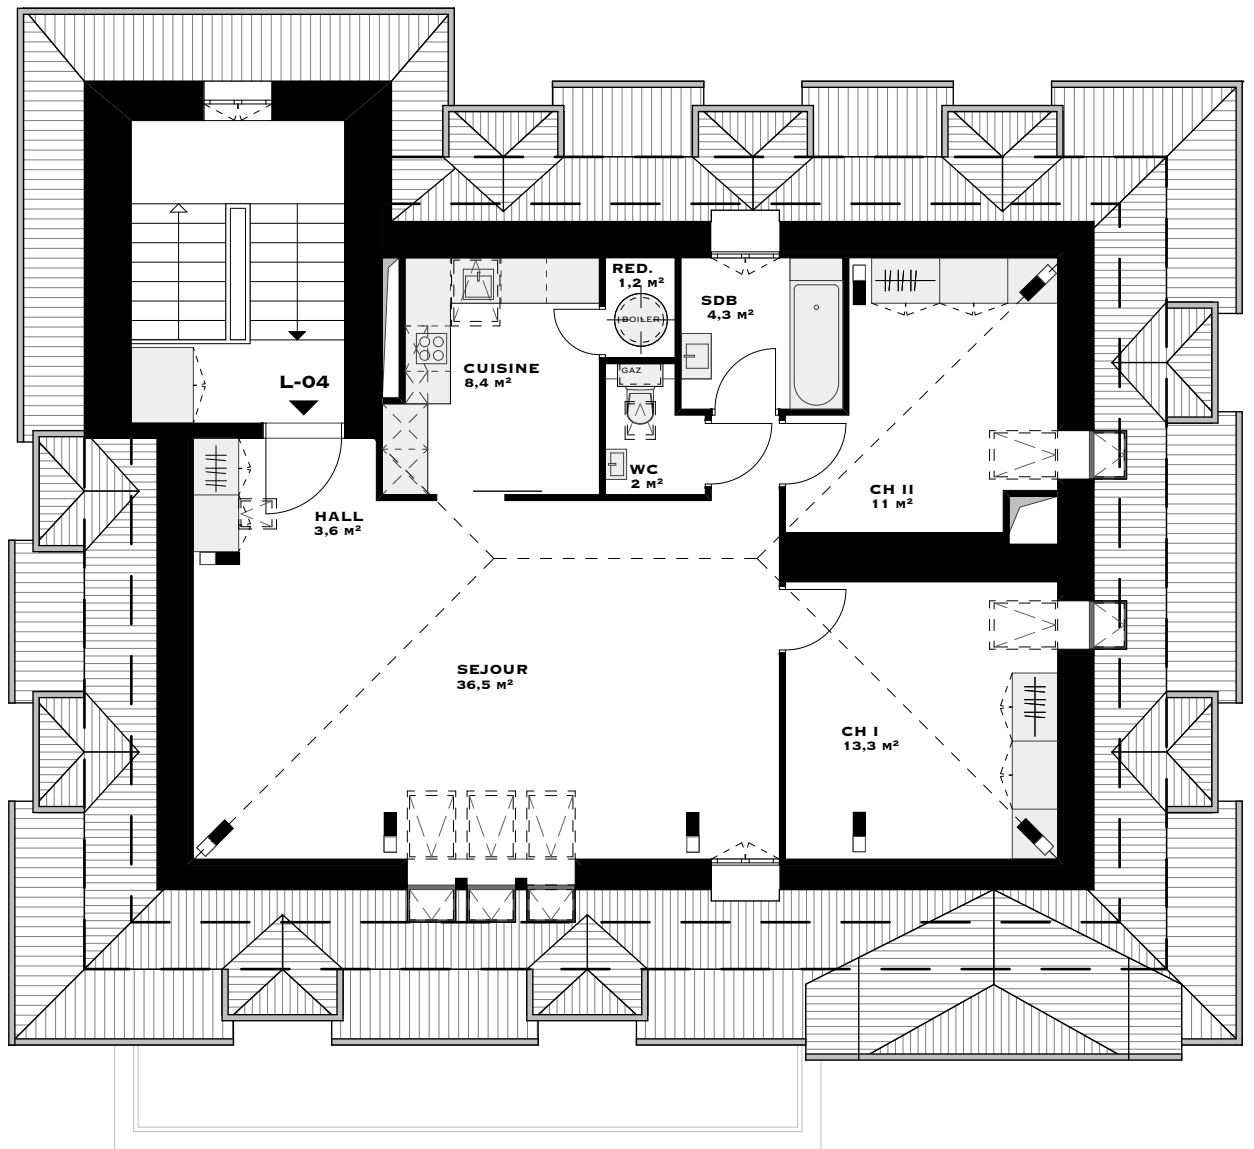

LOT 04
COMBLES

	SURFACE
NETTE	82 M2
CAVE	19 M2

CAVE
 ECH _ 1/200

LOT 04
COMBLES

SURFACE	
NETTE	82 M ²
CAVE	19 M ²

ECH _ 1/100

DATE _ 27 MARS 2023