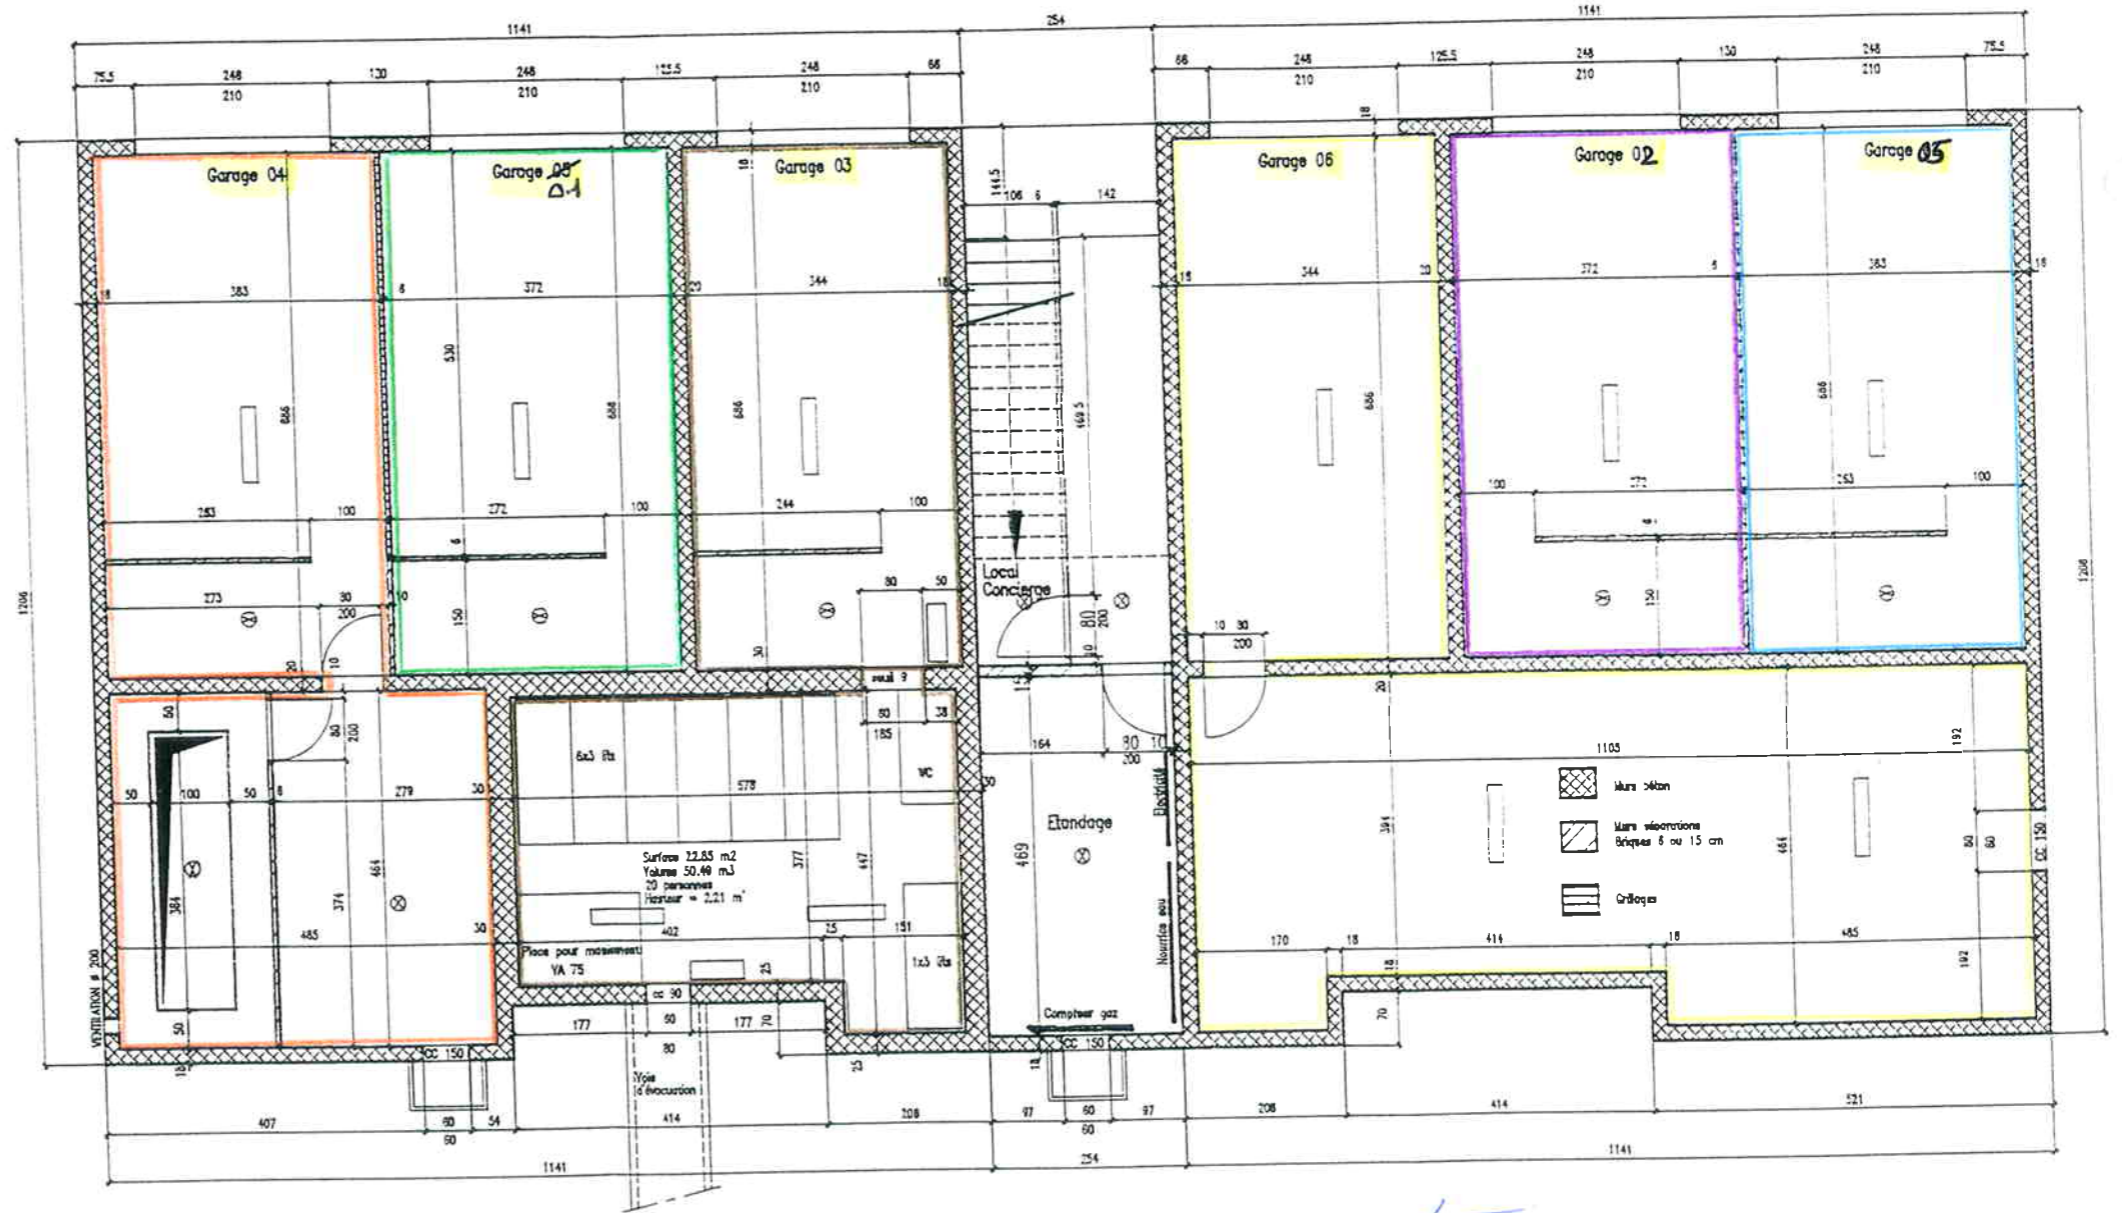

SOUS-SOL NIVEAU FINI -2.63

*Handwritten signatures and notes in blue ink, including a large signature and the word 'Bonne'.*

*Handwritten signatures and notes in blue ink:*

Handwritten signature: *Handwritten signature*