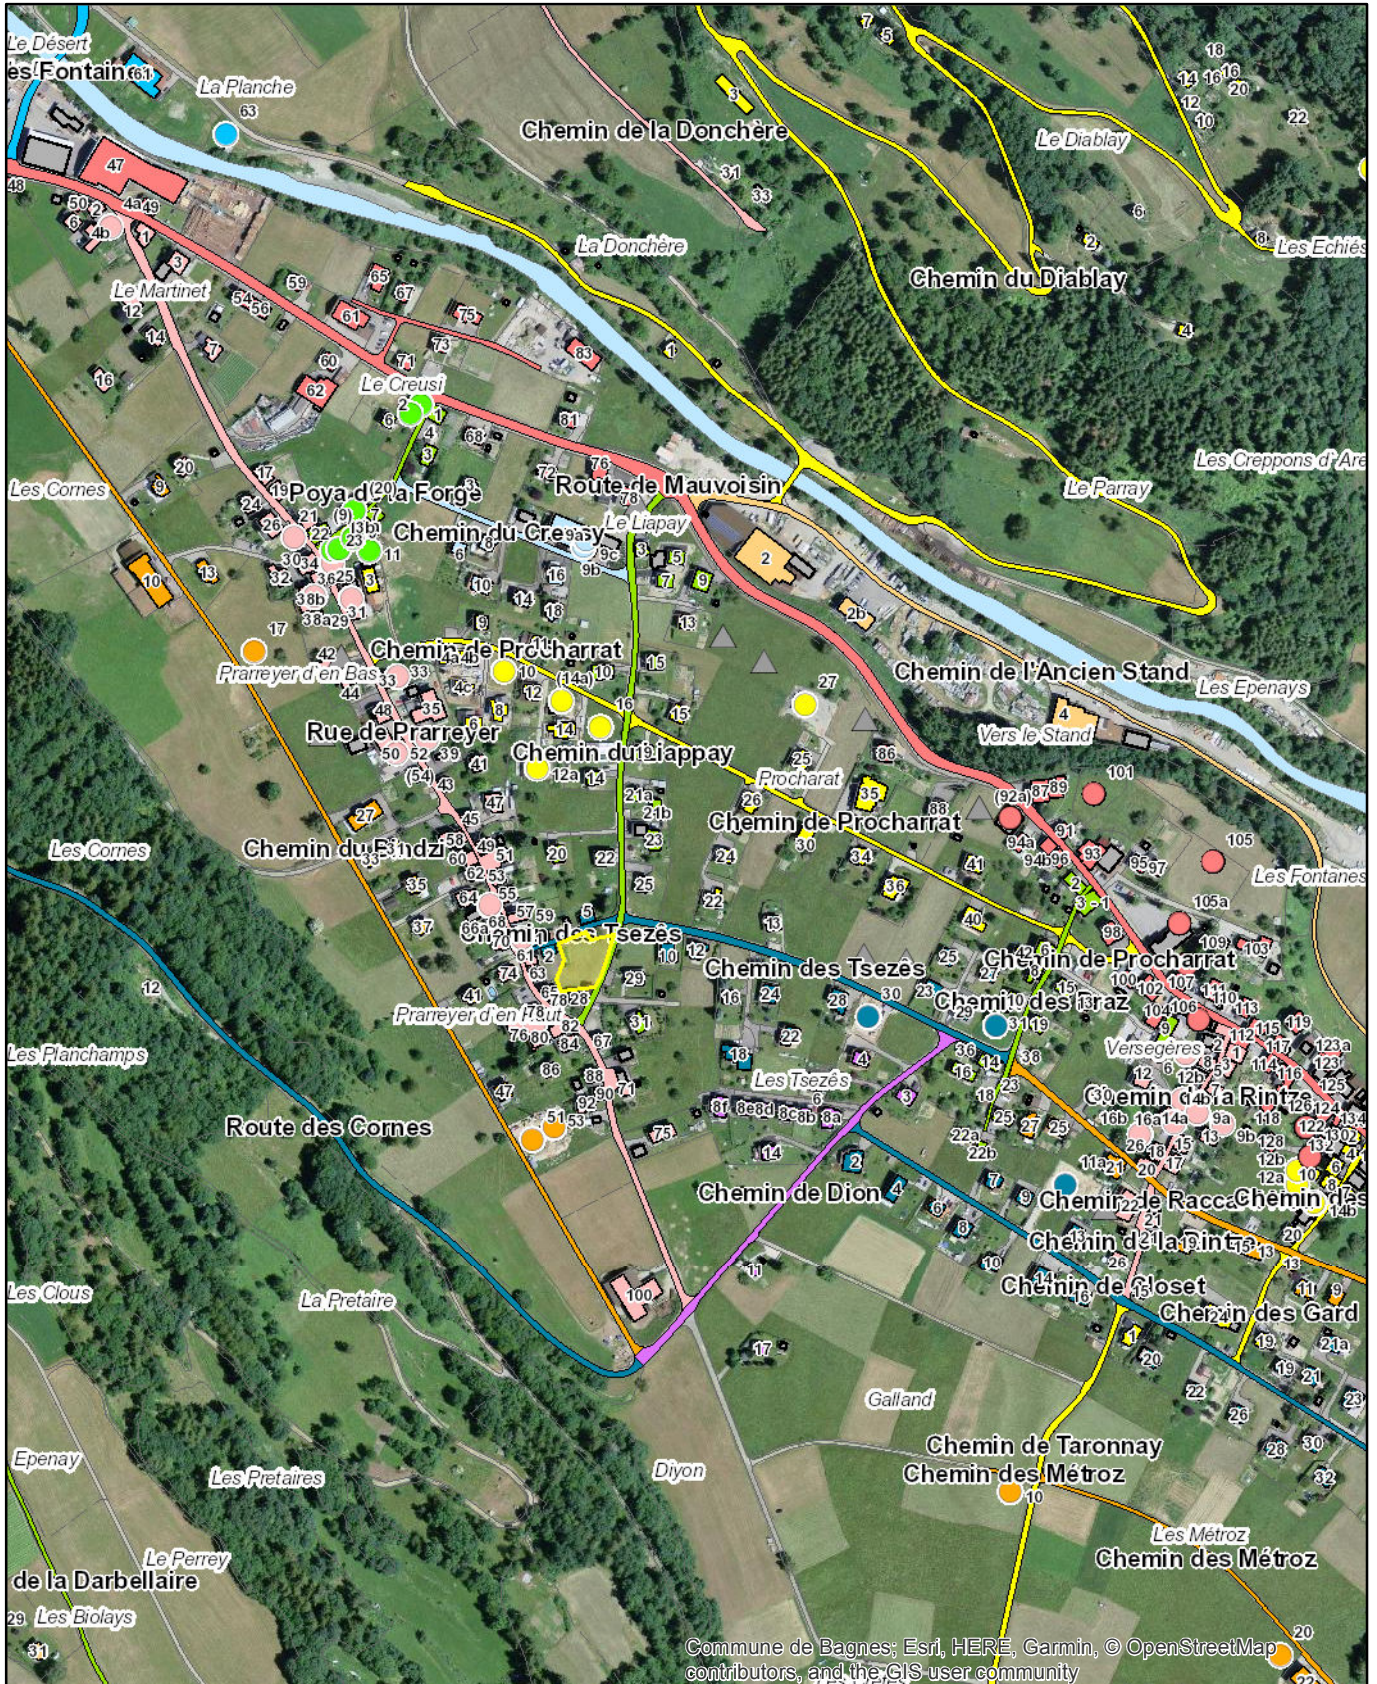

# PLAN DE SITUATION

1:5000

Commune de Bagnes; Esri, HERE, Garmin, © OpenStreetMap contributors, and the GIS user community