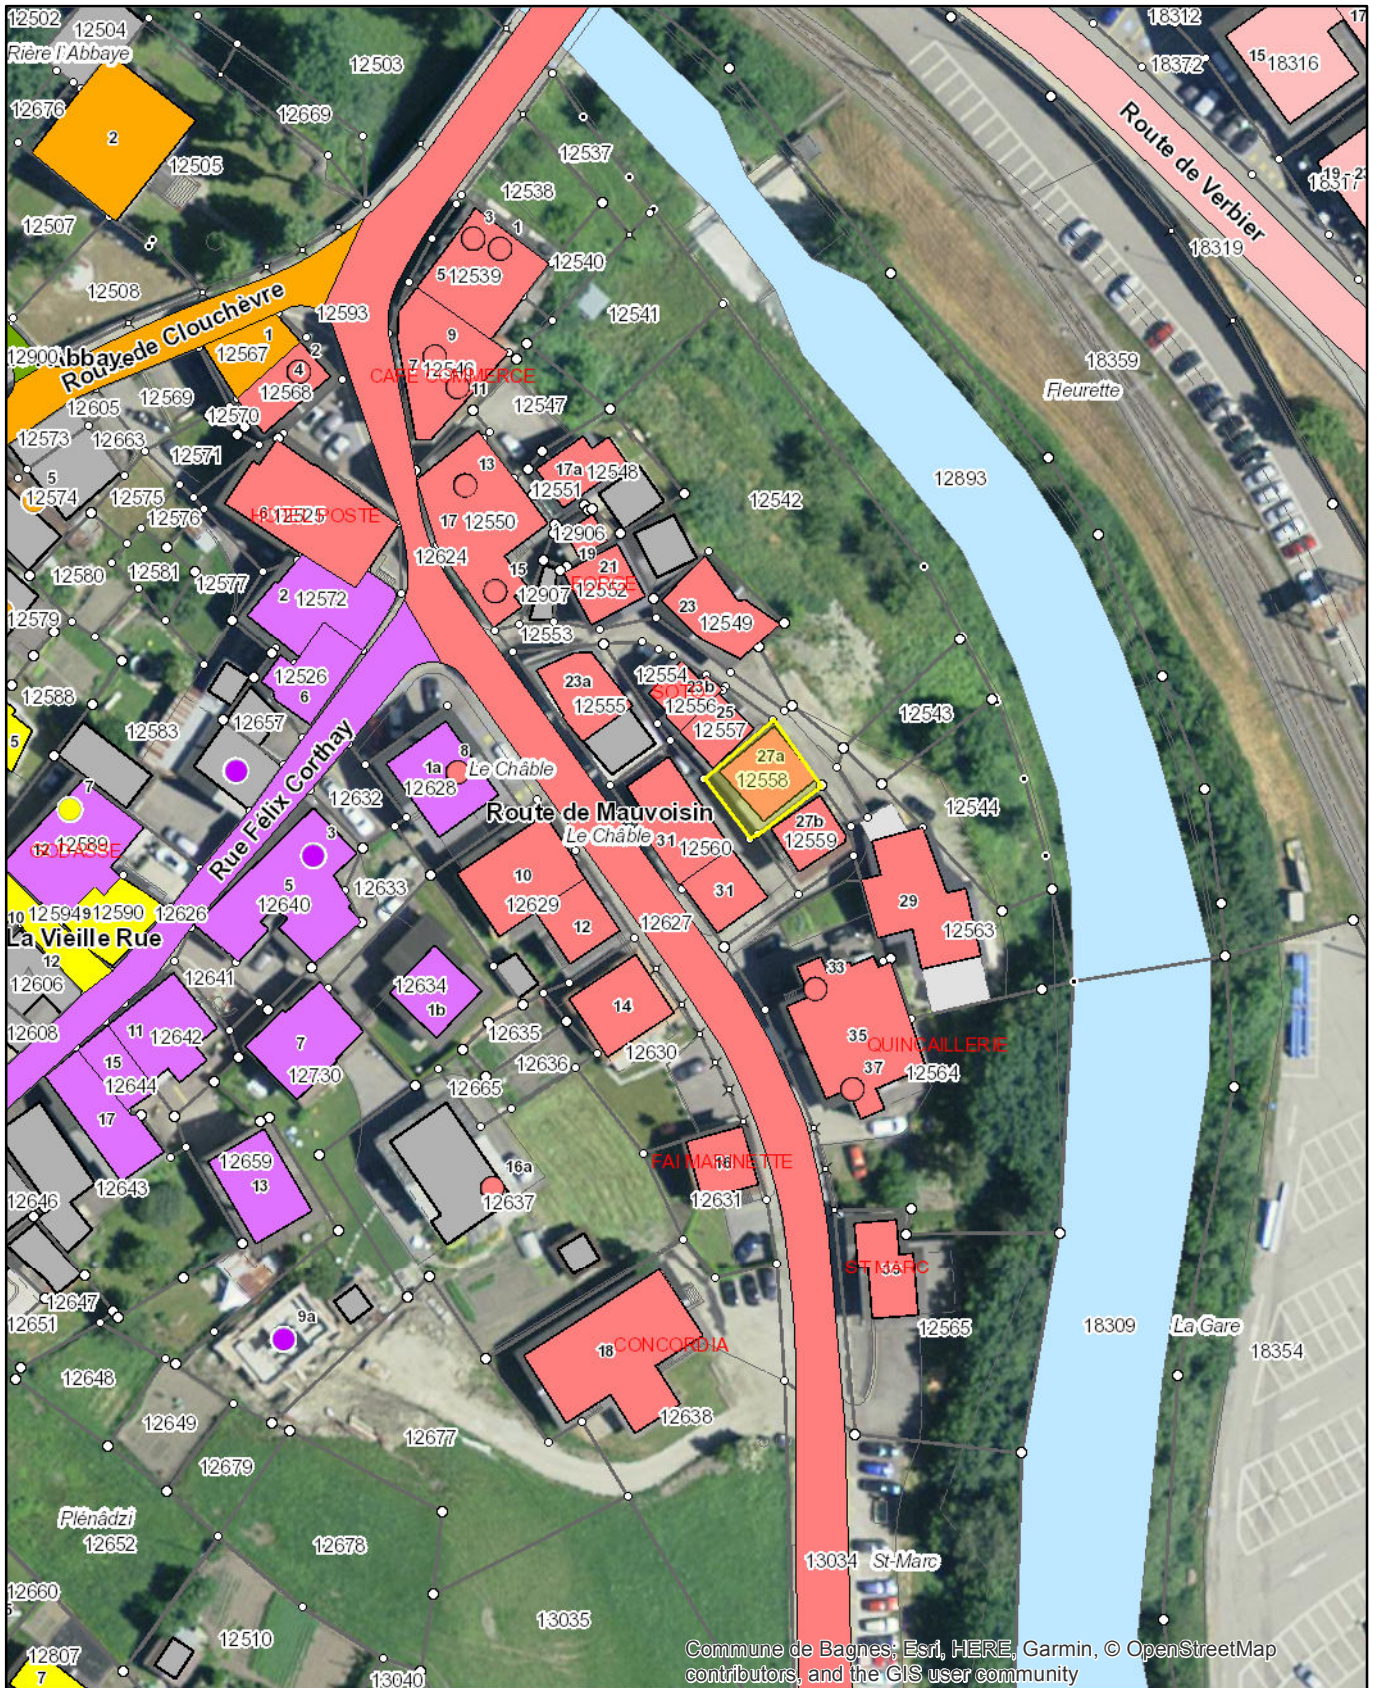

PLAN DE SITUATION

1:1000

Commune de Bagnes; Esri, HERE, Garmin, © OpenStreetMap contributors, and the GIS user community