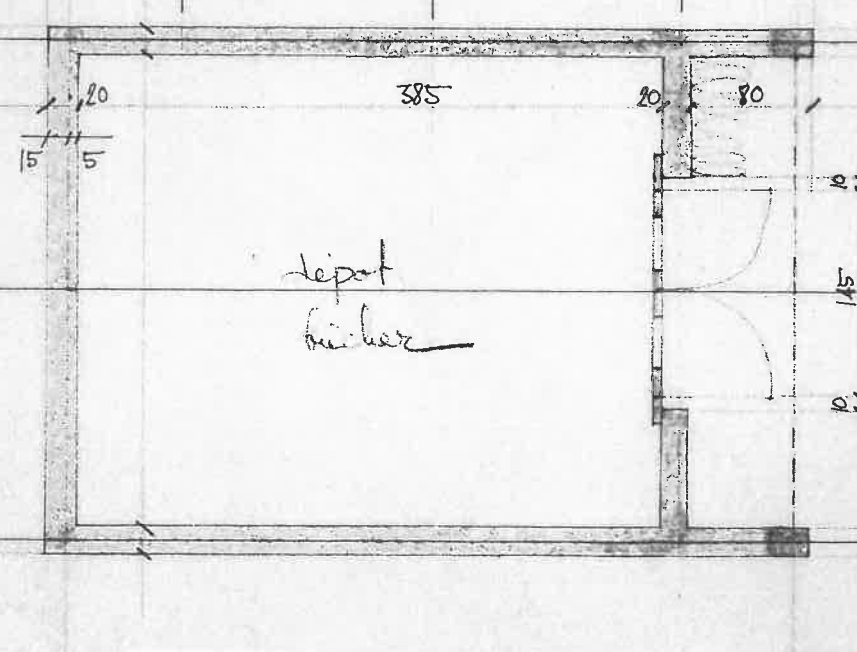

±0.00 = dalle route

CHALET	DATE 13.01.81	8100.0
GARAGE	DESS R/S	9
	GR 11/50	
	REV 5.2.81	
	ECH 1:50	