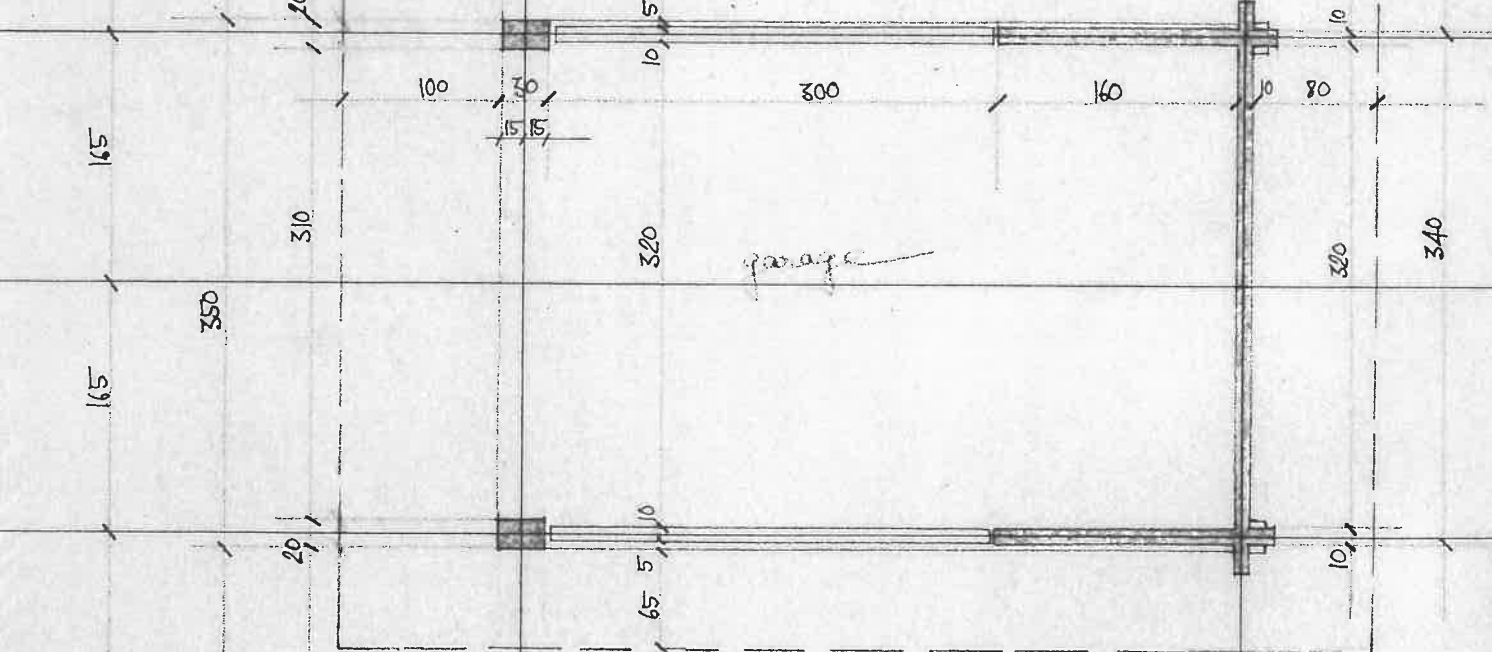

±0.00 = dalle route

CHALET	DATE 13.01.81	8100.0
GARAGE	DESS R/S	9
	GR 11/50	
	REV 5.2.81	
	ECH 1:50	