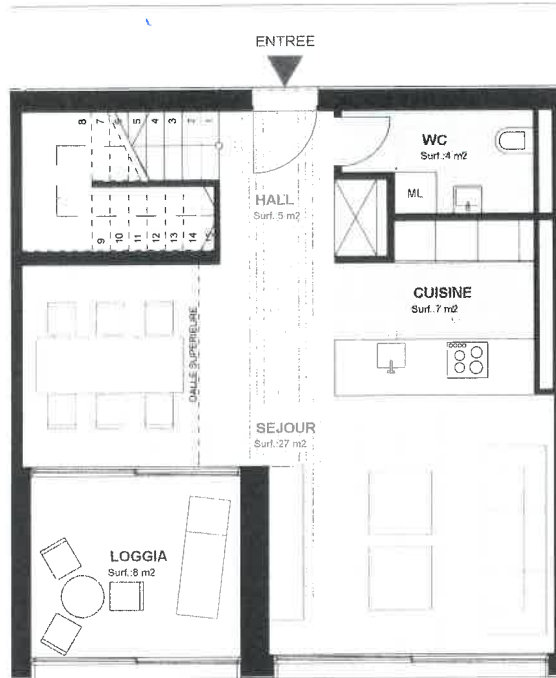

COPIE

CHAMPAGNY NEW

3.5 PIECES / 89 m²

Handwritten signature

G. Lesclimans