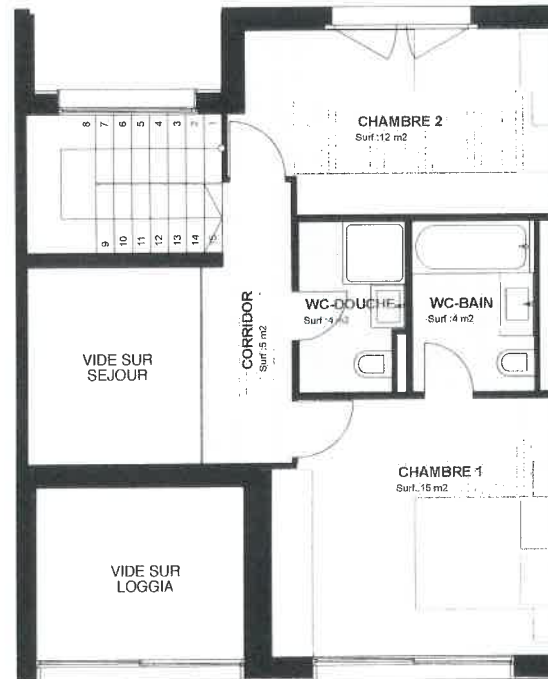

COPIE

CHAMPAGNY NEW

3.5 PIECES / 89 m²

Handwritten signature

G. Lesclimans